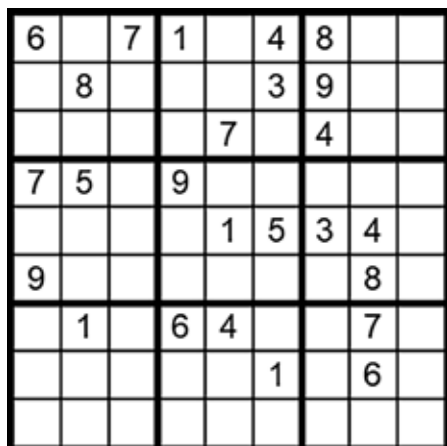

how to play sudoku

It's simple!

Fill in the grid so that each row, column and 3x3 box, contains the numbers 1 through to 9 with no repetition. You don't need to be a genius. These puzzles use logic alone. Watch out! Sudoku is highly addictive.

answer on page 14